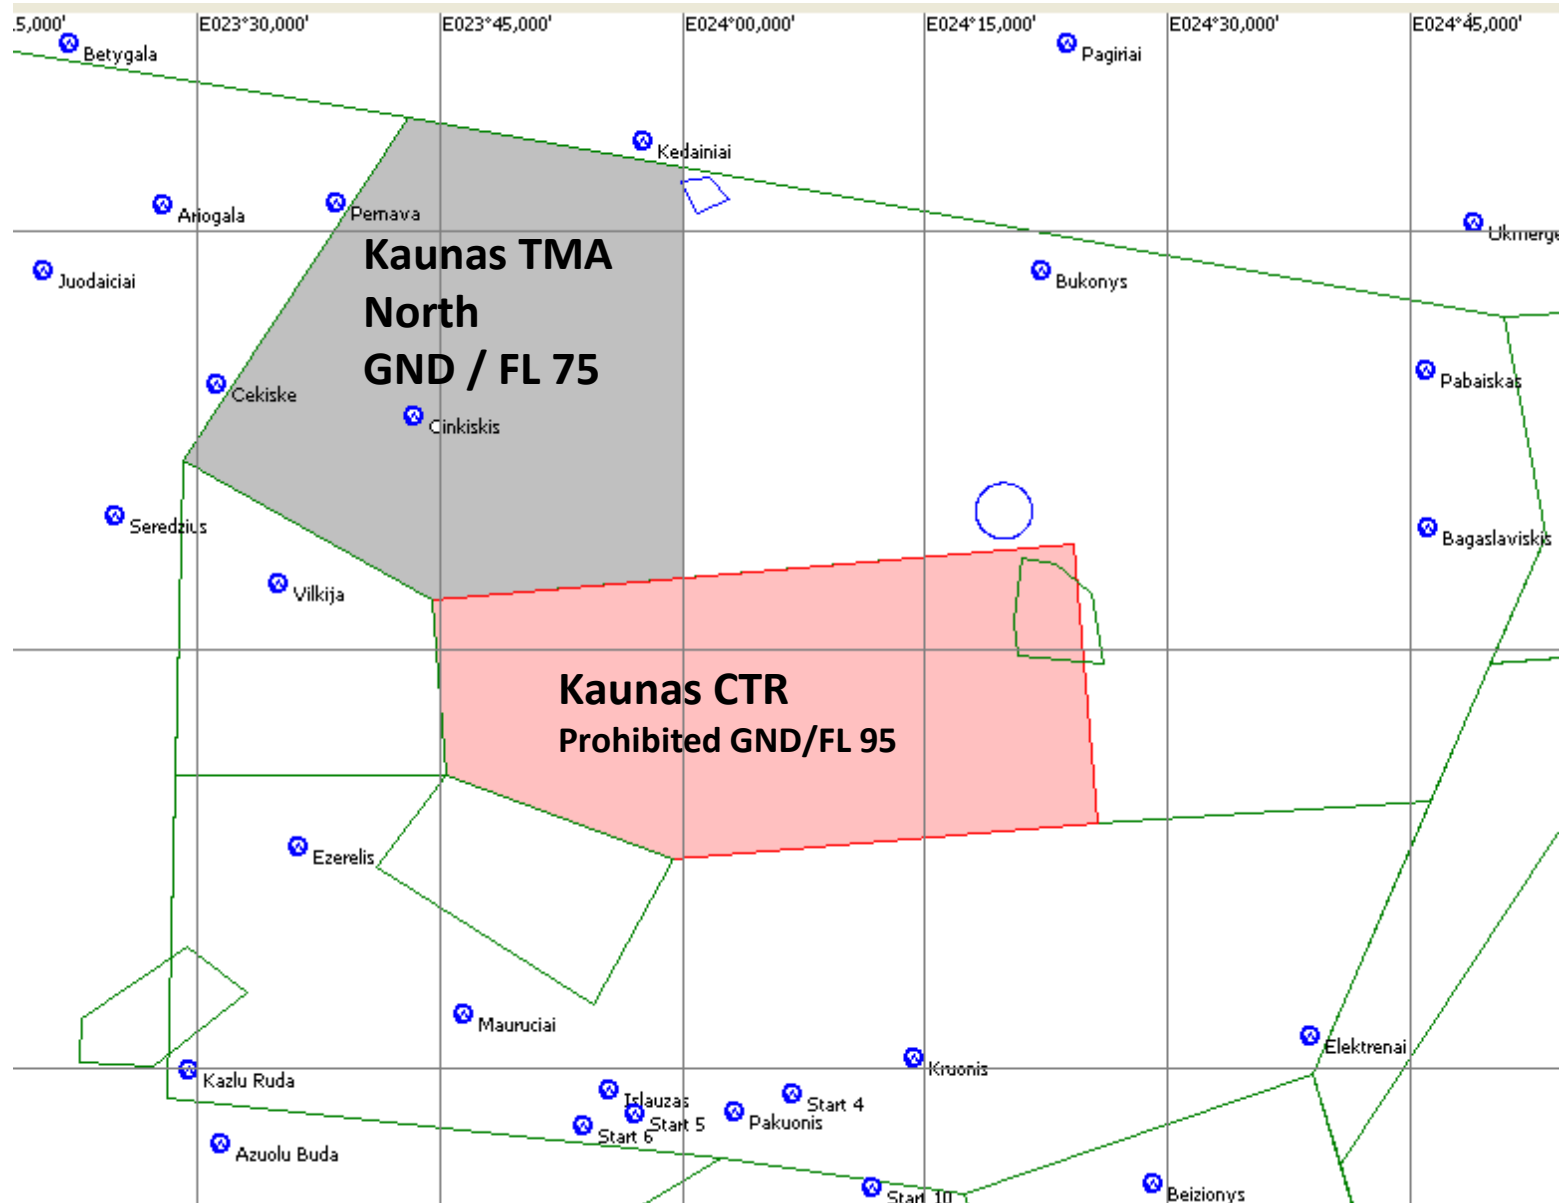

Kaunas TMA North