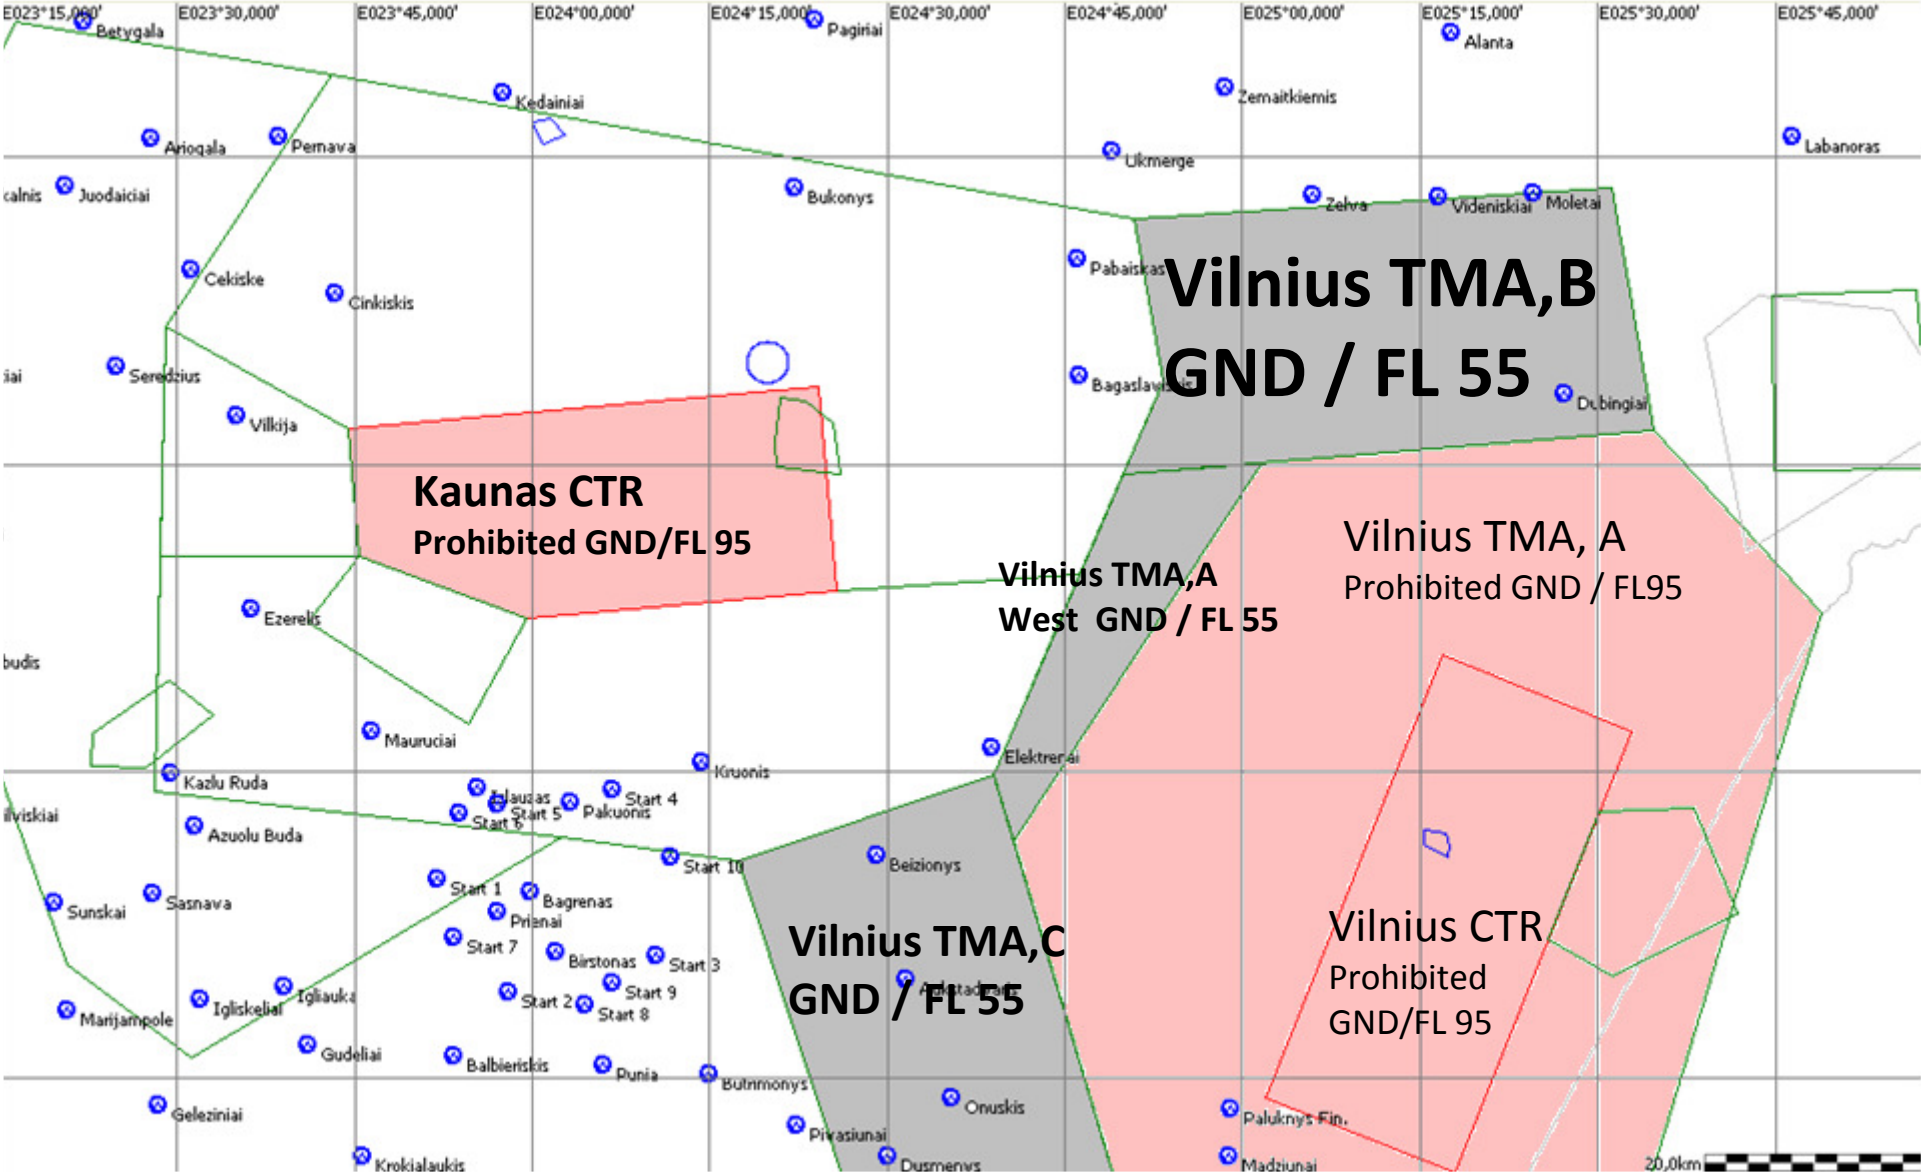

# Kaunas TMA East

# Kaunas TMA, Flight level

# Vilnius TMA, Flight level

# TMA

- A glider may enter space under TMA in case of direct landing only. Circling within TMA is prohibited.