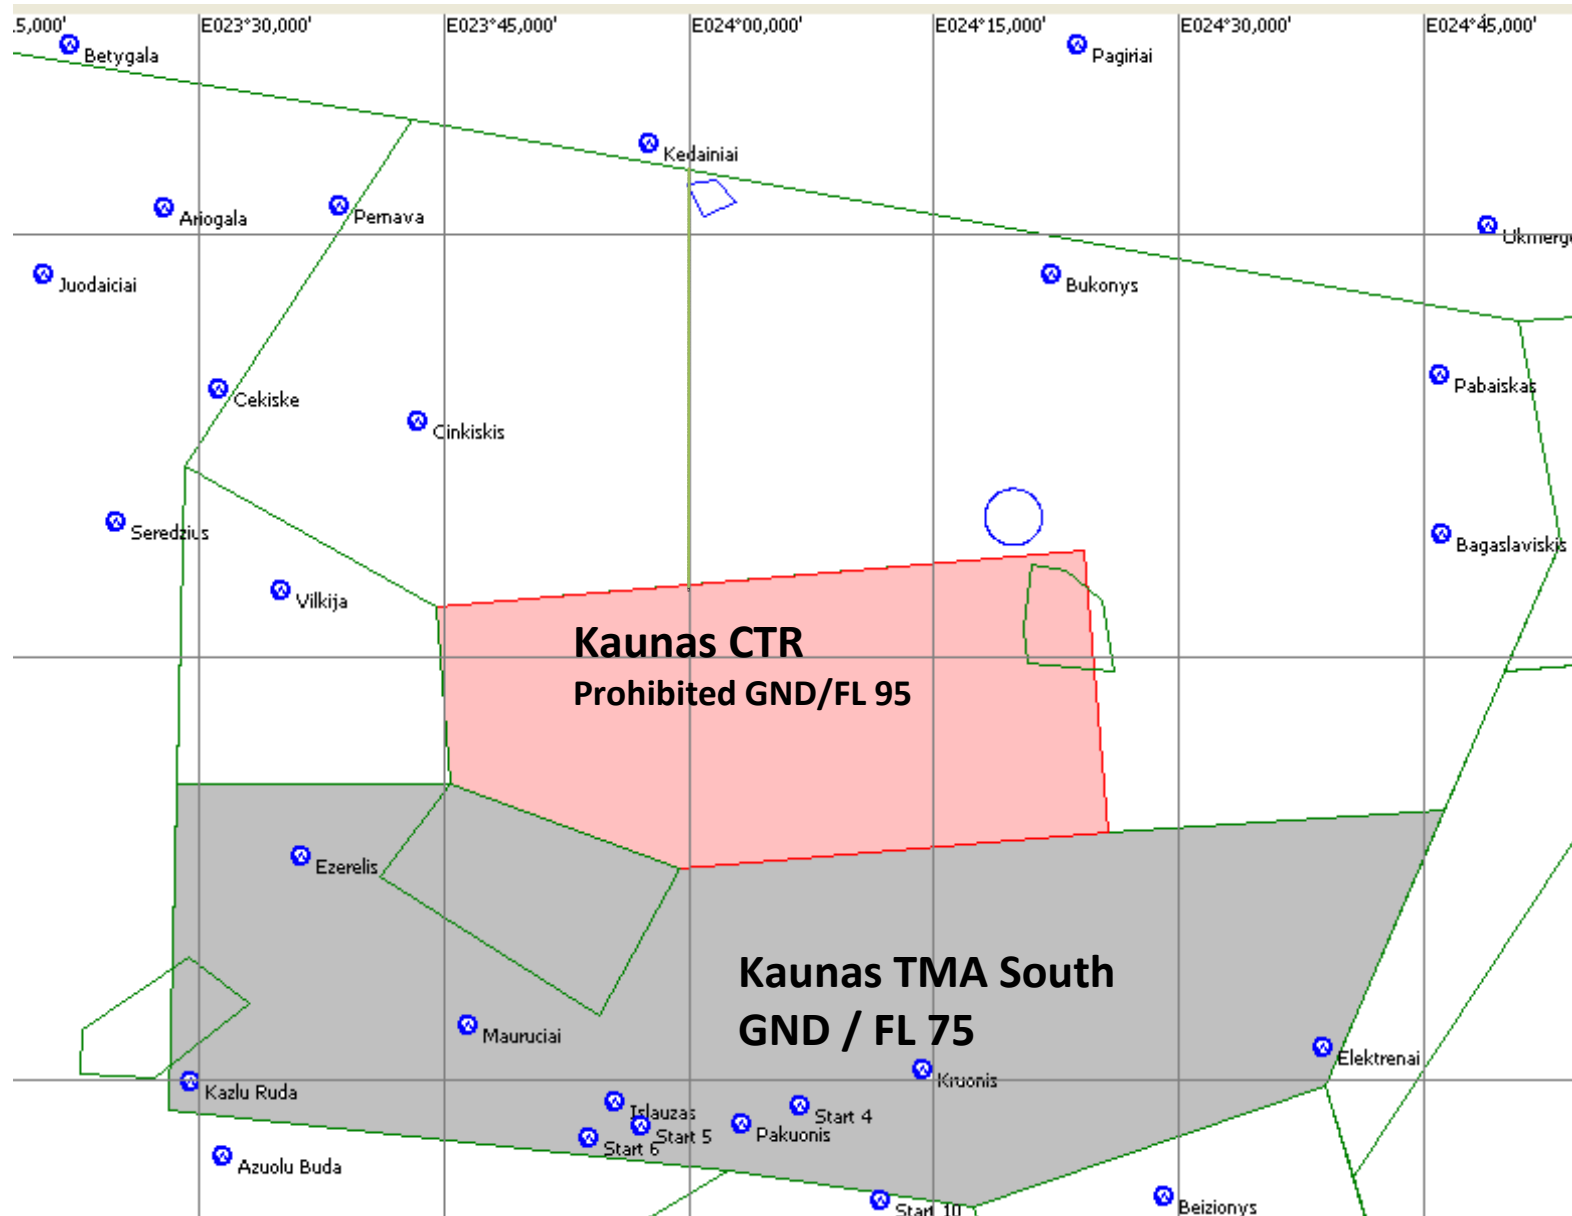

# EGC 2009, Pociunai

Airspaces

# Kaunas TMA, on the map

# Kaunas TMA South

# TMA

- A glider may enter space under TMA in case of direct landing only. Circling within TMA is prohibited.