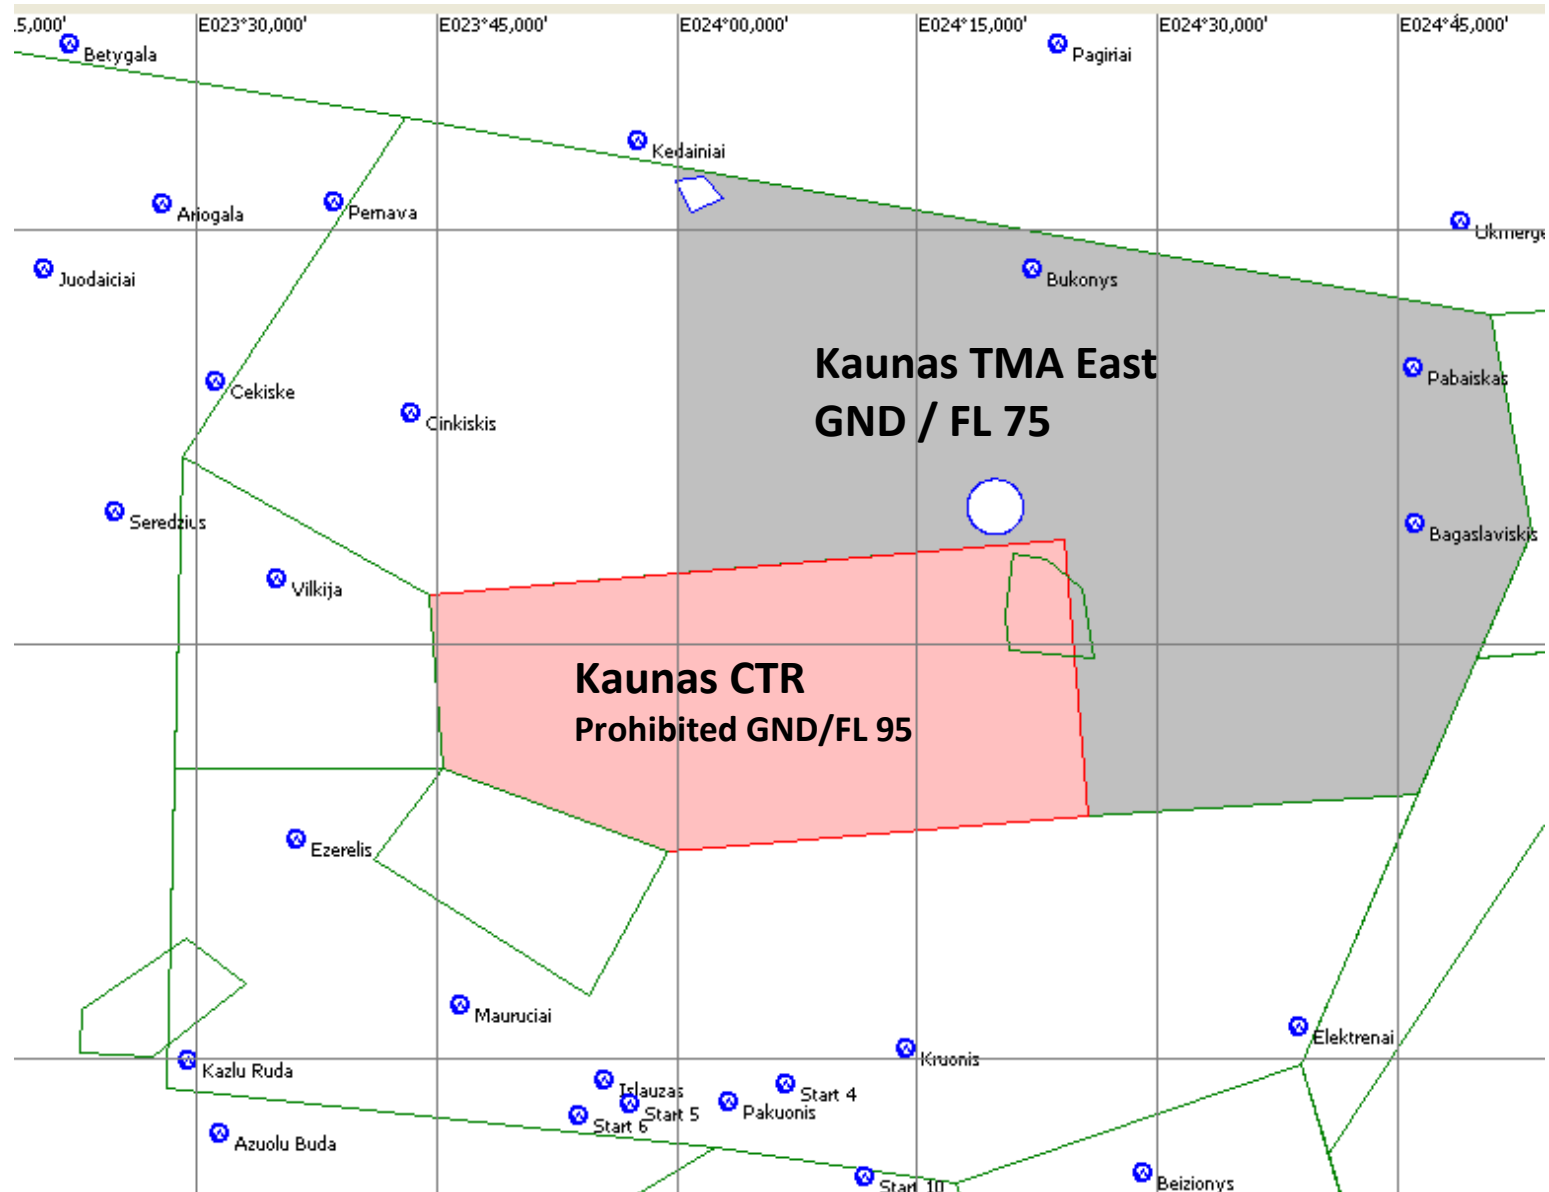

Kaunas TMA East