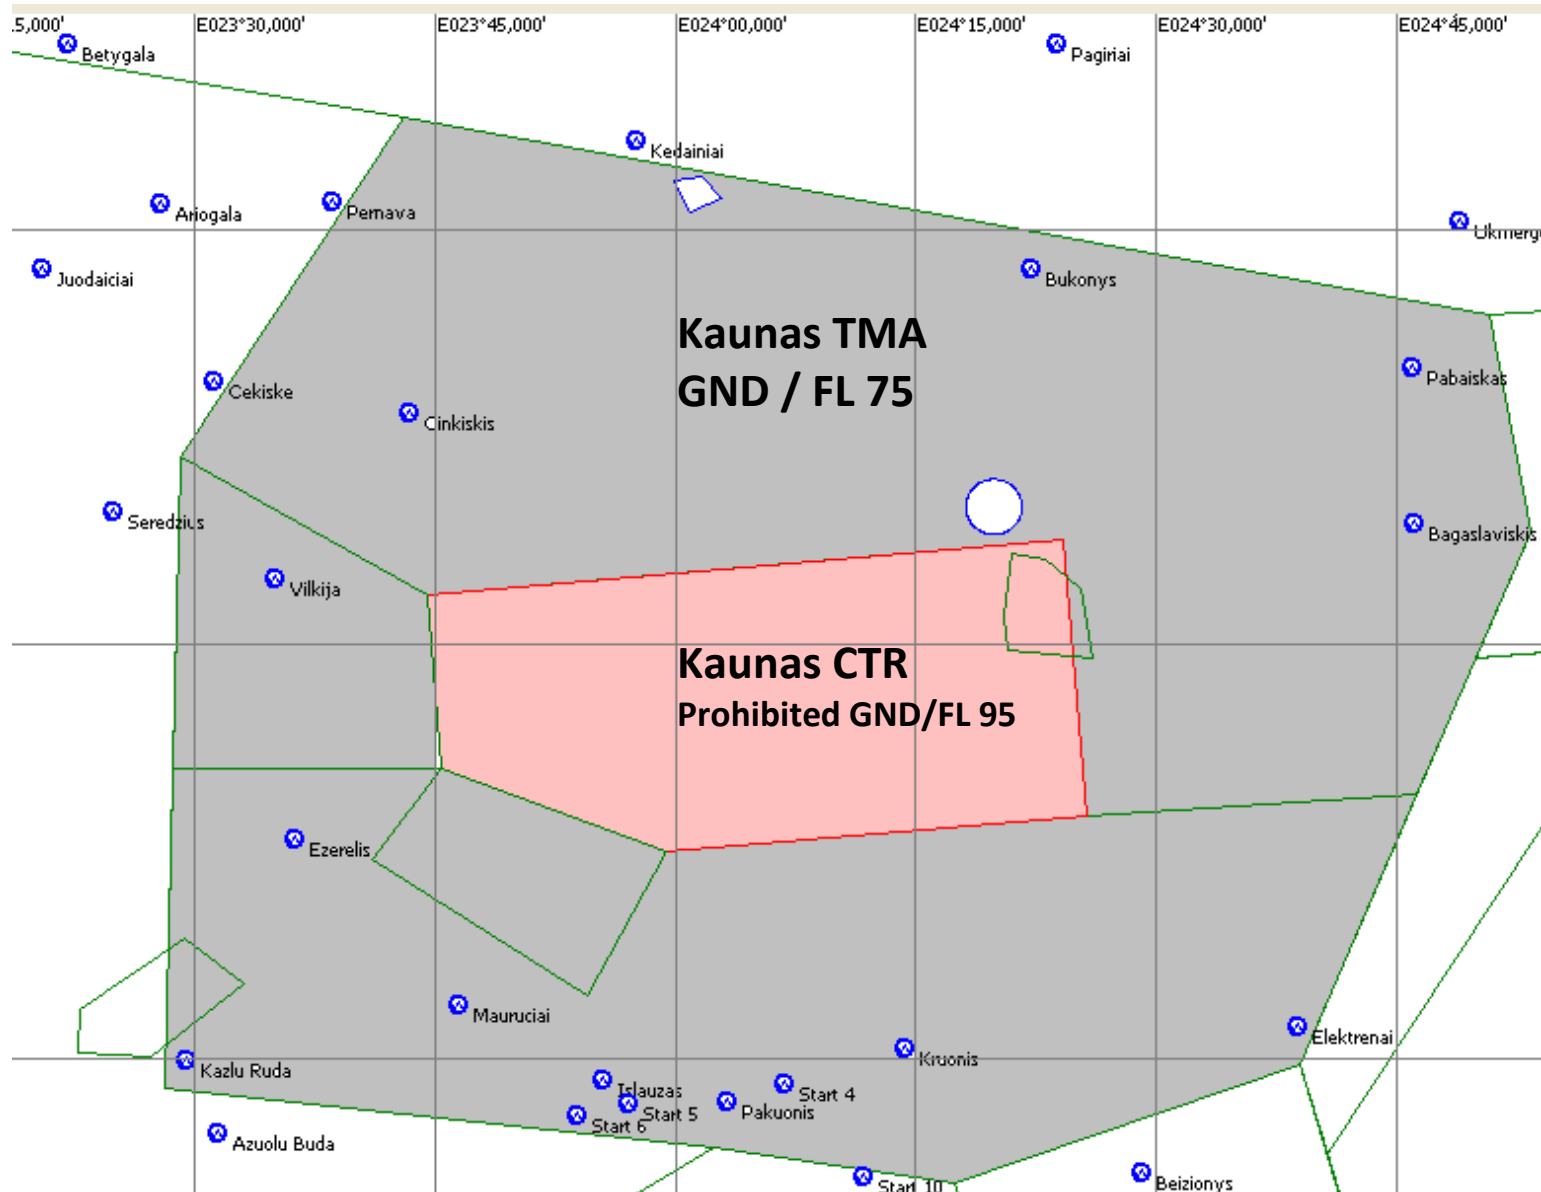

# EGC 2009, Pociunai

Airspaces

# Kaunas TMA, on the map

# Kaunas TMA South

# TMA

- A glider may enter space under TMA in case of direct landing only. Circling within TMA is prohibited.